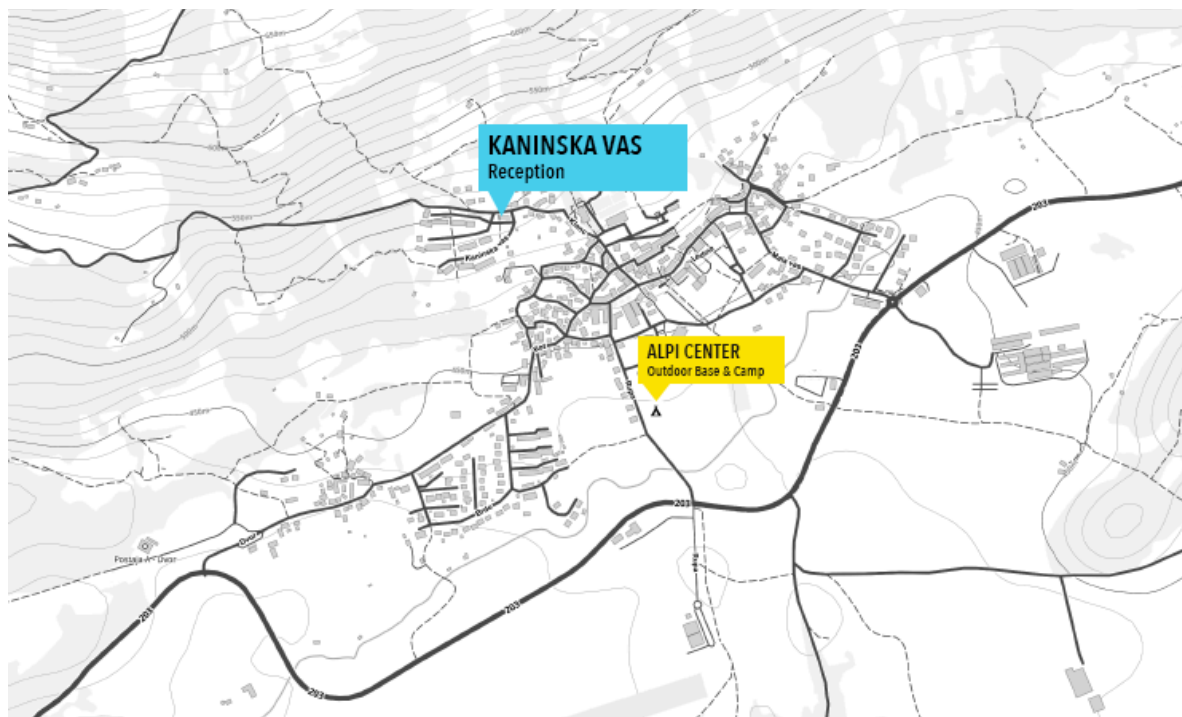

KANINSKA VAS SUITES** BOVEC

price list 2026

Contact

Phone: +386 (0)5 3896333, +386 (0)5 3886811

Address: Kaninska vas 7, 5230 Bovec, Slovenia

Check-in: from 16.00 to 18.00 (4 p.m. – 6 p.m.)

Check-out: till 10.00 (10 a.m.)

*Towels, bedding, final cleaning and tourist and promotional tax are included. Price is final.